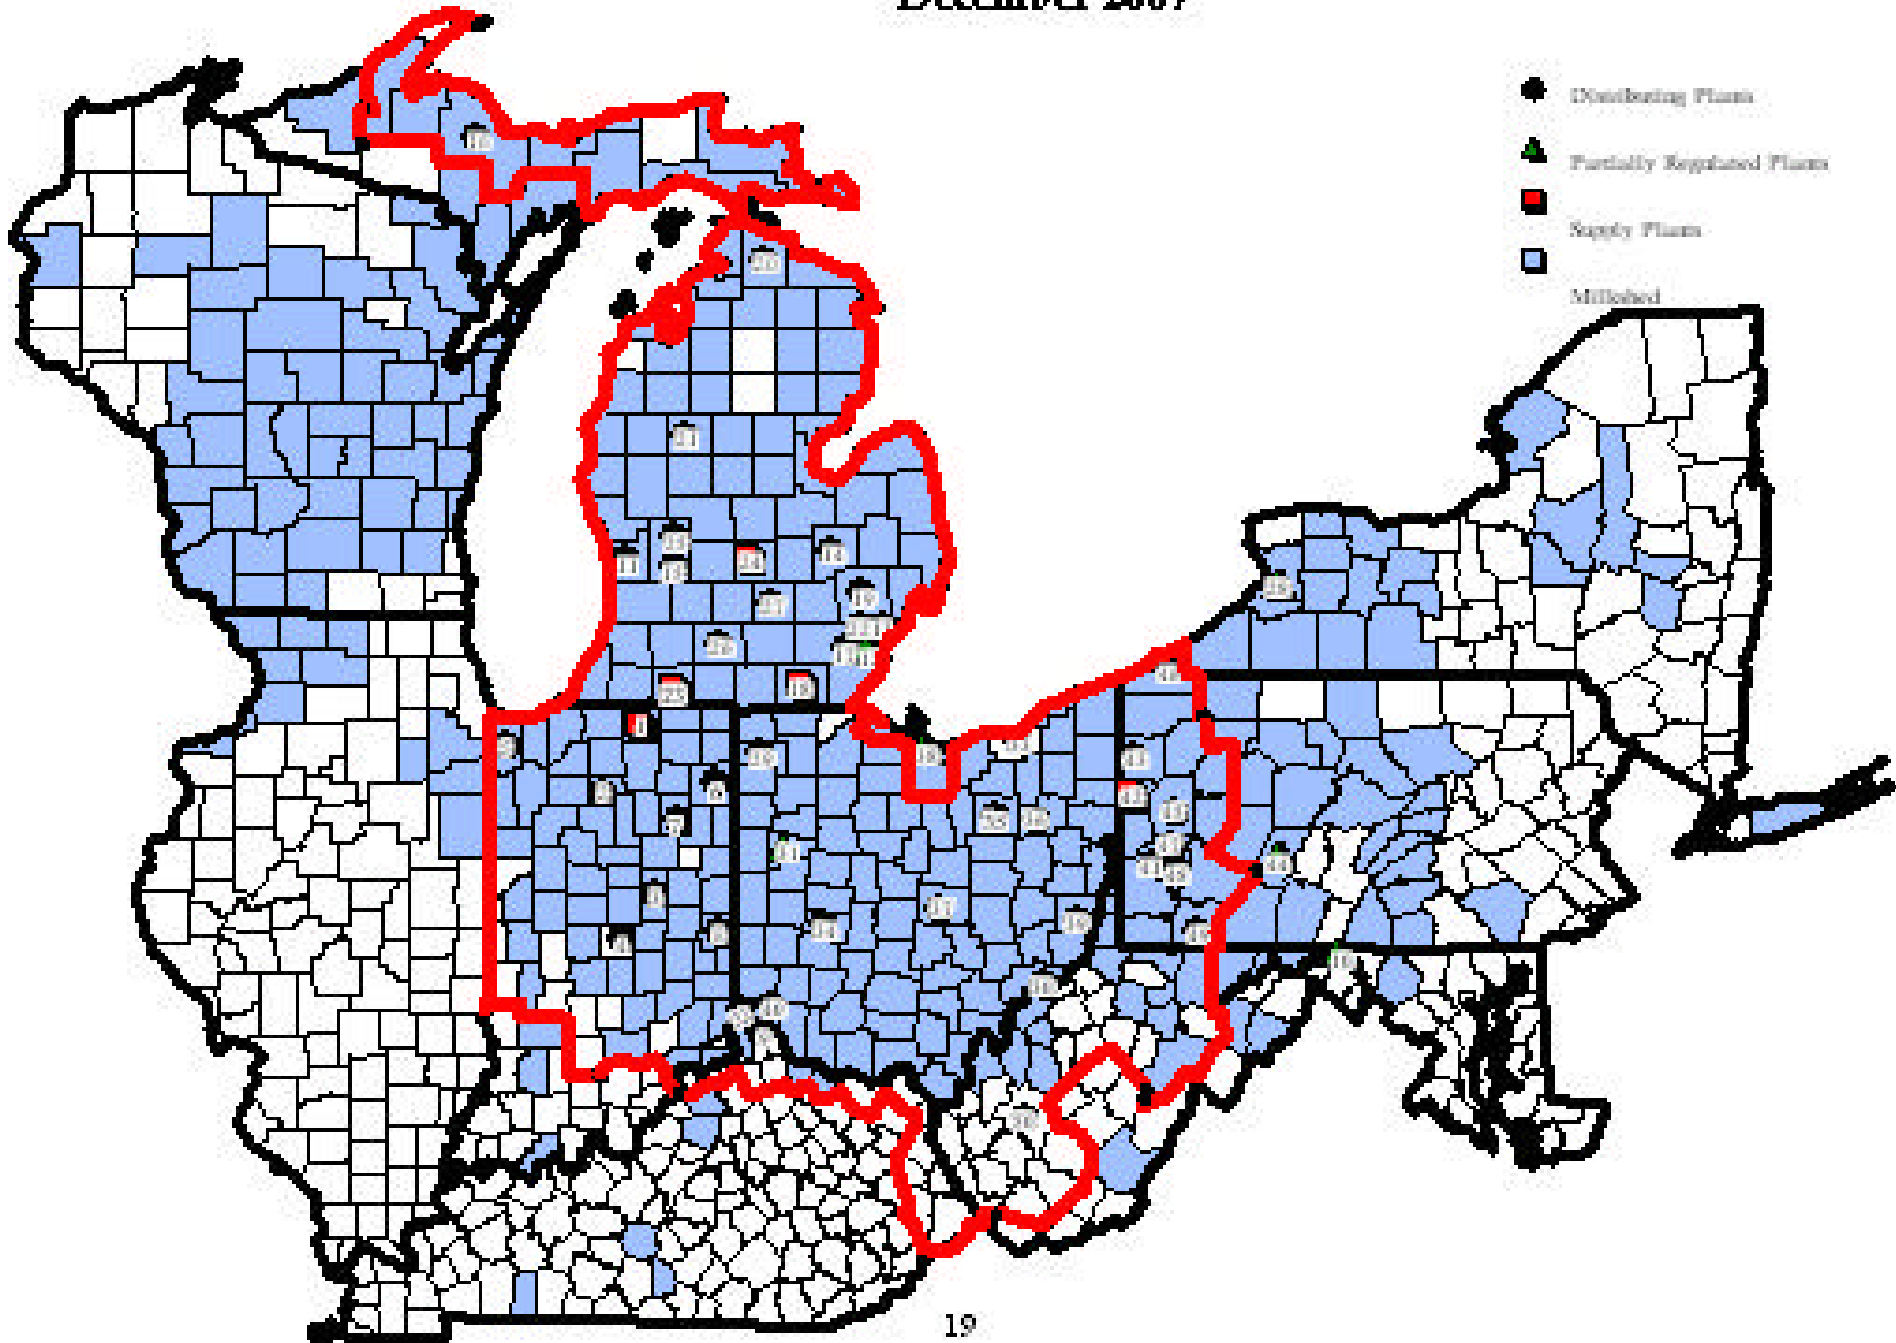

Mideast Marketing Area December 2007

Mideast Marketing Area Plants For December 2007

<u>State</u>	<u>Plant</u>	<u>City</u>	<u>County</u>	<u>Differential</u>	
Indiana	1.Dairy Farmers of America Inc.	Goshen	Elkhart	1.80	
	2.Dean Foods of Indiana Inc.	Rochester	Fulton	1.80	
	3.East Side Jersey Dairy Inc.	Anderson	Madison	2.00	
	4.The Kroger Company	Indianapolis	Marion	2.00	
	5.Pleasant View Dairy Corp.	Highland	Lake	1.80	
	6.Prairie Farms Dairy Inc.	Fort Wayne	Allen	1.80	
	7.Schenkels All Star Dairy Inc.	Huntington	Huntington	1.80	
	8.Smith Dairy/ Wayne Division Inc.	Richmond	Wayne	2.00	
Kentucky	9.Louis Trauth Dairy, LLC	Newport	Campbell	2.20	
	10.Potomac Farms Dairy Inc.	Cumberland	Alleghany	2.60	
Maryland	11.Bareman Dairy Inc.	Holland	Ottawa	1.80	
	12.C.F. Burger Creamery	Detroit	Wayne	1.80	
Michigan	13.Calder Brothers Dairy Inc.	Lincoln Park	Wayne	1.80	
	14.Country Fresh- Flint Division	Flint	Genesee	1.80	
	15.Country Fresh- Grand Rapids Division	Grand Rapids	Kent	1.80	
	16.Country Fresh-Jilbert Dairy	Marquette	Marquette	1.80	
	17.Country Fresh- Livonia Division	Livonia	Wayne	1.80	
	18.Dairy Farmers of America	Adrian	Lenawee	1.80	
	19.Guernsey Farms Dairy	Northville	Oakland	1.80	
	20.Inverness Dairy	Cheboygan	Cheboygan	1.80	
	21.Liberty Dairy Co.	Evart	Osceola	1.80	
	22.Michigan Dairy, LLC	Livonia	Wayne	1.80	
	23.Michigan Milk Producers Assoc.	Constantine	St. Joseph	1.80	
	24.Michigan Milk Producers Assoc.	Ovid	Clinton	1.80	
	25.Parmalat Grand Rapids	Grand Rapids	Kent	1.80	
	26.Prairie Farms Dairy Inc.	Battle Creek	Calhoun	1.80	
	27.Quality Dairy Company	Lansing	Ingham	1.80	
	New York	28.Upstate Farms Cooperative	Buffalo	Erie	2.20
		29.Arps Dairy Inc.	Defiance	Defiance	1.80
	Ohio	30.Broughton Foods, LLC	Marietta	Washington	2.00
		31.Dannon Inc.	Minster	Auglaize	2.00
		32.H. Meyer Dairy, LLC	Cincinnati	Hamilton	2.20
33.Oberlin Farms Dairy, LLC		Cleveland	Cuyahoga	2.00	
34.Reiter Springfield, LLC		Springfield	Clark	2.00	
35.Smith Dairy Products Company		Orrville	Wayne	2.00	
36.Superior Dairy Inc.		Canton	Stark	2.00	
37.Tamarack Farms Dairy		Newark	Licking	2.00	
38.Toft Dairy		Sandusky	Erie	2.00	
39.United Dairy Inc.		Martins Ferry	Belmont	2.00	
Pennsylvania		40.United Dairy Farmers Inc.	Cincinnati	Hamilton	2.20
		41.Carl Colteryahn Dairy Inc.	Pittsburgh	Alleghany	2.10
		42.Dairy Farmers of America Inc.	New Wilmington	Lawrence	2.10
		43.Dean Dairy Products Company	Sharpsville	Mercer	2.10
		44.Gallikers Dairy Company	Johnstown	Cambria	2.30
		45.Marburger Farm Dairy Inc.	Evans City	Butler	2.10
		46.Meadow Brook Dairy Co.	Erie	Erie	2.10
		47.Schneider's Dairy Inc.	Pittsburgh	Alleghany	2.10
		48.Turners Dairy Farms Inc.	Pittsburgh	Alleghany	2.10
		49.United Dairy Inc.	Uniontown	Fayette	2.30
West Virginia	50.United Dairy Inc.	Charleston	Kanawha	2.20	