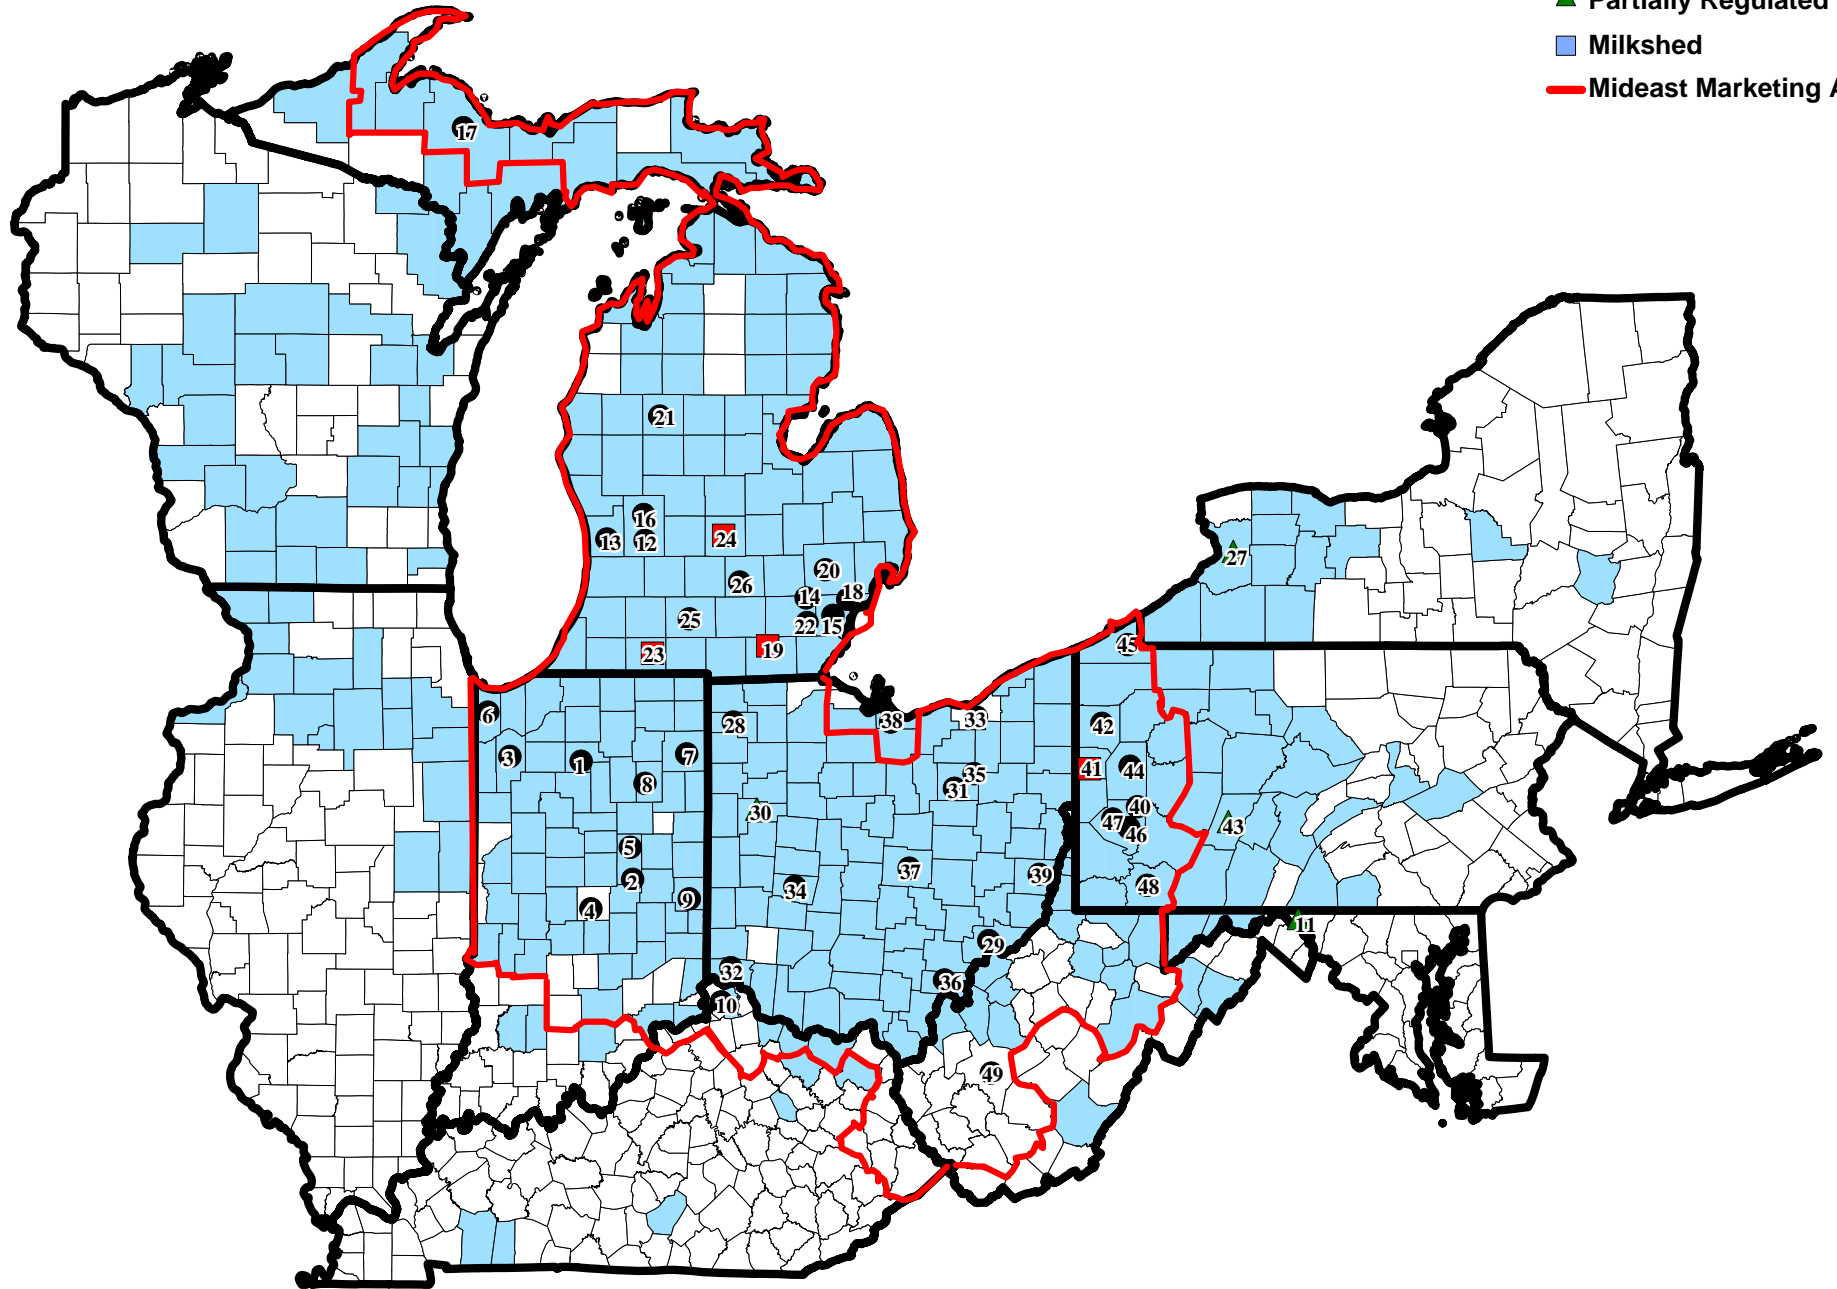

Mideast Marketing Area December 2010

- Pool Distributing Plants
- Supply Plants
- ▲ Partially Regulated Plants
- Milkshed
- Mideast Marketing Area

Midwest Marketing Area Plants For December 2010

| <u>State</u> | <u>Plant</u> | <u>City</u> | <u>County</u> | <u>Differential</u> | <u>Plant Type</u> | | |
|---------------------------------|--|------------------------------|--|---------------------|-------------------|----------------|---------------|
| Indiana | 1.Dean Dairy Holdings, LLC, dba Dean Foods Co. of Indiana, LLC | Rochester | Fulton | 1.80 | Distributing | | |
| | 2.East Side Jersey Dairy Inc. | Anderson | Madison | 2.00 | Distributing | | |
| | 3.Fair Oaks Dairy Products ,LLC | Fair Oaks | Jasper | 1.80 | Distributing | | |
| | 4.The Kroger Company | Indianapolis | Marion | 2.00 | Distributing | | |
| | 5.Nestle USA, Inc. | Anderson | Madison | 2.00 | Distributing | | |
| | 6.Pleasant View Dairy Corp. | Highland | Lake | 1.80 | Distributing | | |
| | 7.Prairie Farms Dairy Inc. | Fort Wayne | Allen | 1.80 | Distributing | | |
| | 8.Suiza Dairy Group, LLC dba Schenkel's All-Star Dairy, LLC | Huntington | Huntington | 1.80 | Distributing | | |
| | 9.Smith Dairy/ Wayne Division Inc. | Richmond | Wayne | 2.00 | Distributing | | |
| Kentucky | 10.Suiza Dairy Group, LLC dba Louis Trauth Dairy, LLC | Newport | Campbell | 2.20 | Distributing | | |
| Maryland | 11.Potomac Farms Dairy Inc. | Cumberland | Allegany | 2.60 | Partially Reg. | | |
| Michigan | 12.Agropur, Inc. | Grand Rapids | Kent | 1.80 | Distributing | | |
| | 13.Bareman Dairy Inc. | Holland | Ottawa | 1.80 | Distributing | | |
| | 14.Calder Brothers Dairy Inc. | Lincoln Park | Wayne | 1.80 | Distributing | | |
| | 15.C.F. Burger Creamery | Detroit | Wayne | 1.80 | Distributing | | |
| | 16.Country Fresh- Grand Rapids Division | Grand Rapids | Kent | 1.80 | Distributing | | |
| | 17.Country Fresh-Jilbert Dairy Inc. | Marquette | Marquette | 1.80 | Distributing | | |
| | 18.Country Fresh- Livonia Division | Livonia | Wayne | 1.80 | Distributing | | |
| | 19.Dairy Farmers of America | Adrian | Lenawee | 1.80 | Supply | | |
| | 20.Guernsey Farms Dairy | Northville | Oakland | 1.80 | Distributing | | |
| | 21.Liberty Dairy Co. | Ewart | Osceola | 1.80 | Distributing | | |
| | 22.Michigan Dairy, LLC | Livonia | Wayne | 1.80 | Distributing | | |
| | 23.Michigan Milk Producers Assoc. | Constantine | St. Joseph | 1.80 | Supply | | |
| | 24.Michigan Milk Producers Assoc. | Ovid | Clinton | 1.80 | Supply | | |
| | 25.Prairie Farms Dairy Inc. | Battle Creek | Calhoun | 1.80 | Distributing | | |
| | 26.Quality Dairy Company | Lansing | Ingham | 1.80 | Distributing | | |
| | New York | 27.Upstate Farms Cooperative | Buffalo | Erie | 2.20 | Partially Reg. | |
| | | Ohio | 28.Arps Dairy Inc. | Defiance | Defiance | 1.80 | Distributing |
| | | | 29.Suiza Dairy Group, LLC dba Broughton Foods, LLC | Marietta | Washington | 2.00 | Distributing |
| | | | 30.Dannon Inc. | Minster | Auglaize | 2.00 | PartiallyReg. |
| | | | 31.Hartzler Family Dairy, Inc. | Wooster | Wayne | 2.00 | Distributing |
| 32.H. Meyer Dairy, LLC | | | Cincinnati | Hamilton | 2.20 | Distributing | |
| 33.Oberlin Farms Dairy, LLC | | | Cleveland | Cuyahoga | 2.00 | Distributing | |
| 34.Reiter Springfield, LLC | | | Springfield | Clark | 2.00 | Distributing | |
| 35.Smith Dairy Products Company | | | Orrville | Wayne | 2.00 | Distributing | |
| 36.Snowville Creamery | | | Pomeroy | Meigs | 2.00 | Distributing | |
| 37.Tamarack Farms Dairy | Newark | Licking | 2.00 | Distributing | | | |
| 38.Toft Dairy | Sandusky | Erie | 2.00 | Distributing | | | |
| 39.United Dairy Inc. | Martins Ferry | Belmont | 2.00 | Distributing | | | |