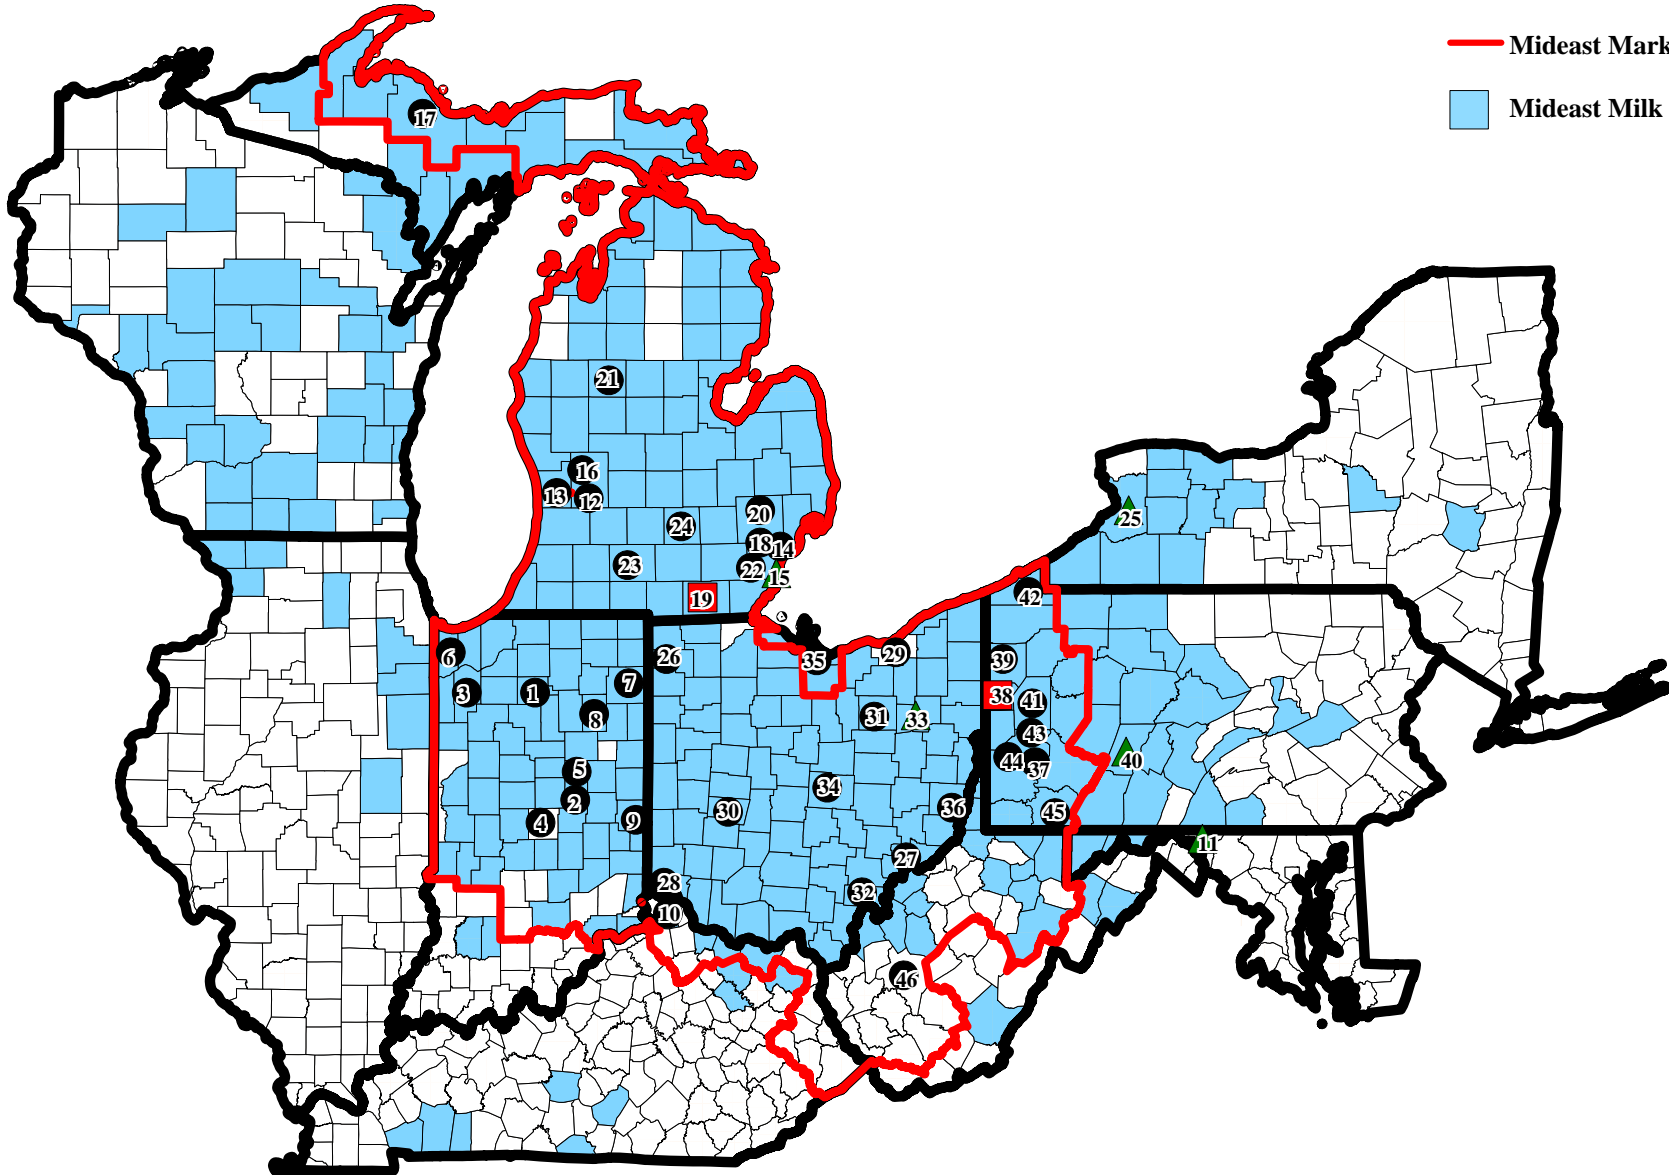

Mideast Marketing Area May 2011

- Pool Distributing Plants
- Supply Plants
- ▲ Partially Regulated Distrib. Plants
- Mideast Marketing Area
- Mideast Milk Shed

Producer milk from Iowa, Minnesota, and Virginia not shown on map